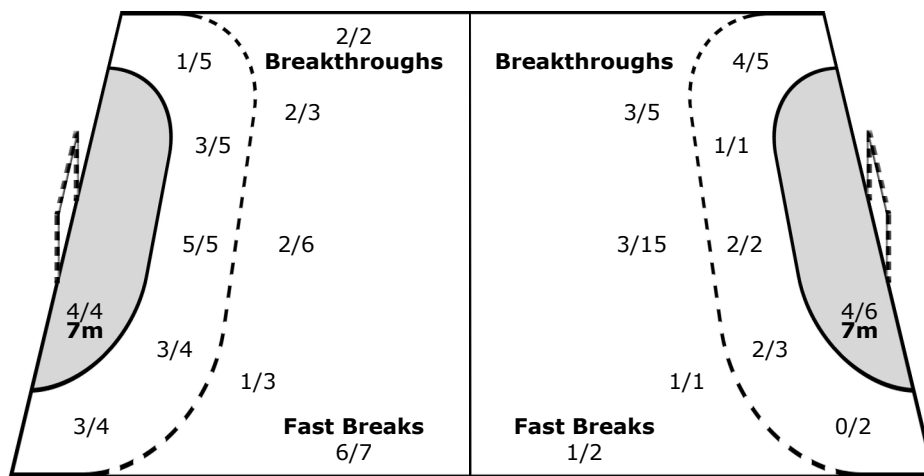

MATCH TEAM STATISTICS

경기별 팀 통계

BRA 21 - 32 RUS
(9-15) (12-17)

Match 28

Referees:
RUS - RUSSIA

LEMANOWICZ Bogdan / BARANOWSKI Marek (POL)

Shots Distribution

Players

Goals / Shots

2 RESHETNIKOVA N	3 GORSHKOVA P	9 CHIGIRINOVA N	11 GONCHAROVA V	13 VYAKHIREVA A	14 GARANINA V	19 MAKEEVA K	21 PETROVA E
1/1	1/1 1/1	1/2		1/1 2/2	1/1 1/1	1/2 1/1	
	2/2 0/1 1/1	1/1 0/1		1/1 1/2		2/3 1/1 1/2	
	1-Missed				1-Blocked		

25 SHUKALOVA A	27 VEDEKHINA P	29 UTKINA E	30 IKHNEVA A	31 VAKHTEROVA D	77 KUDRIASHOVA A	94 ANOSHKINA E
	2/2		3/3 0/1 0/1			
3/4	1/1 1/1		0/1		0/1 0/1	
	1/1				1-Missed	

Team

Goals / Shots

8/9	5/6	3/5
1/1		1/1
9/13	2/5	3/5
2-Missed		1-Blocked

Offence

Defence

Goalkeepers

Saves / Shots

2/2	0/1	1/7
		1/2
1/7	0/1	1/7

29 UTKINA E		
	0/1	1/1
		0/1
1/6	0/1	0/5

31 VAKHTEROVA D		
1/1		0/1

94 ANOSHKINA E		
1/1		0/5
		1/1
0/1		1/2

Legend:

%	Efficiency	+	2 Minute + 2 Minute Suspensions	2Min	2 Minute Suspensions
6m	6-metre Shots	7m	7-metre Shots	AS	Assists
BS	Blocked Shots	BT	Breakthroughs	FB	Fast Breaks
G/S	Goals/Shots	N/A	not applicable	S/S	Saves/Shots
ST	Steals	TO	Turnovers	Wing	Wing Shots
YC	Yellow Cards				
				9m	9-metre Shots
				DR	Disqualification with report
				RC	Red Cards
				TP	Time Played