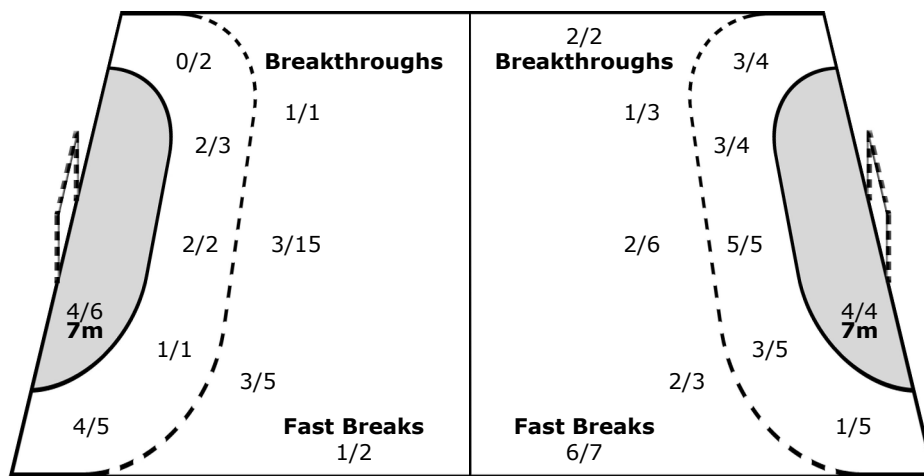

Team

Goals / Shots

0/2	1/1	6/7
		1/2
6/7	1/1	6/7

5-Missed 6-Post 4-Blocked

Offence

Defence

Goalkeepers

Saves / Shots

1/9	1/6	2/5
0/1		0/1
4/13	3/5	2/5

Player	Saves	Shots
1 SILVA F	1/4	0/3
	0/1	0/1
	3/7	0/1

Player	Saves	Shots
12 ALMEIDA N	0/5	1/3
	1/6	3/4
		2/5

Legend:

%	Efficiency	+	2 Minute + 2 Minute Suspensions	2Min	2 Minute Suspensions
6m	6-metre Shots	7m	7-metre Shots	AS	Assists
BS	Blocked Shots	BT	Breakthroughs	FB	Fast Breaks
G/S	Goals/Shots	N/A	not applicable	S/S	Saves/Shots
ST	Steals	TO	Turnovers	Wing	Wing Shots
YC	Yellow Cards				
				9m	9-metre Shots
				DR	Disqualification with report
				RC	Red Cards
				TP	Time Played