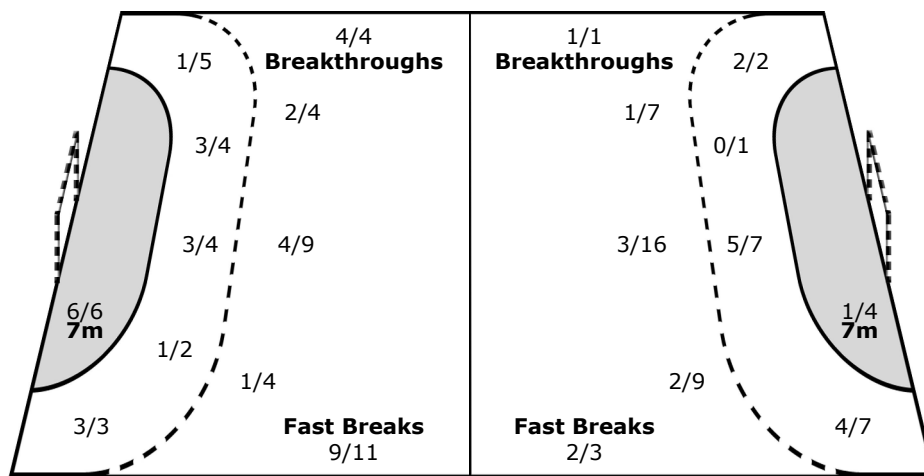

Team

Goals / Shots

5/5	3/4	6/6
1/2		0/3
1/13	2/5	9/10

5-Missed 2-Post 1-Blocked

Offence

Defence

Goalkeepers

Saves / Shots