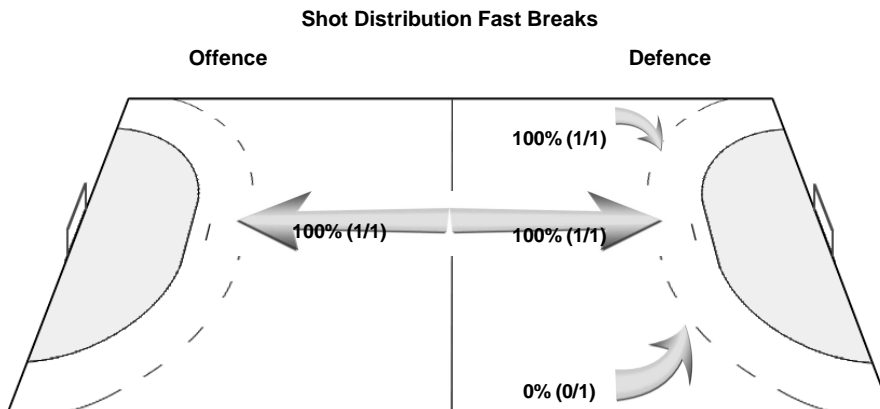

Goalkeepers Saves / Shots

0/4	3/3	0/1
8/9	3/3	2/5
4/6	0/3	2/5

16 DEDU D.

0/4	3/3	0/1
8/9	3/3	2/5
4/6	0/3	2/5

30 UNGUREANU P.