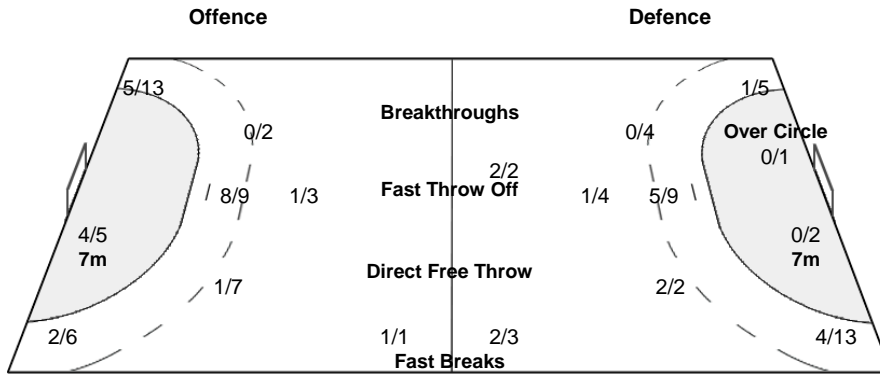

Referees: ANTIC V. / JAKOVLJEVIC J. (SRB)

ROU - Romania

OverView of Shot Distribution

Team Goals / Shots

1/2	1/1	3/3
3/5	0/5	5/5
4/6	1/3	3/8

2-Missed 1-Post 4-Blocked

Goalkeepers Saves / Shots

0/4	3/3	0/1
8/9	3/3	2/5
4/6	0/3	2/5